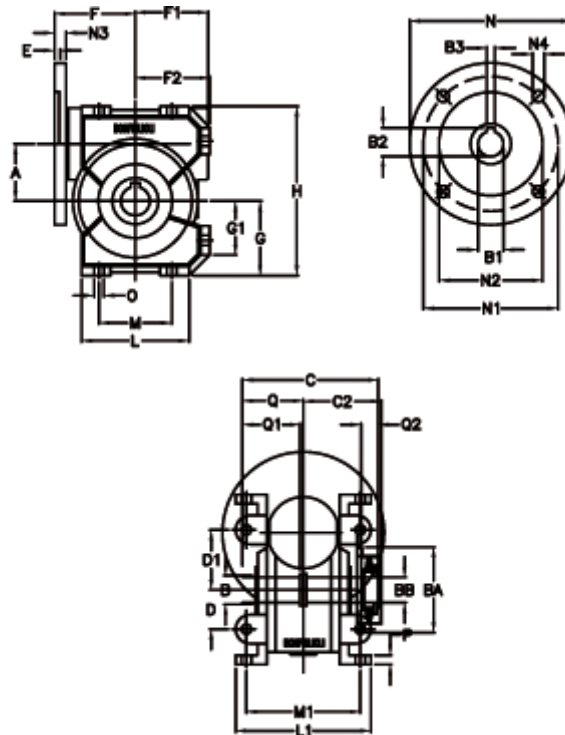

Data Sheet

Article number: 390204910002316
 Description: Worm Gear with Torque Limiter
 VF 49-L1-U-100 P63B14

Measures

a = 49.5	C2 = 63.5	g = 64.5	N = 90	Q1 = 41
B = 25	D = 34	G1 = 46.5	N1 = 75	Q2 = 15
B1 E7 = 11	D1 = 52	H = 146.5	N2 = 60	
B2 = 12.8	Description = VF 49U-xx-63B14	H1 = 110.5	N3 = 7.0	
B3 H9 = 4	E = 3.0	L = 93	N4 = 6.0	
BA = 63	F = 70	L1 = 117	O = 8.5	
BB H7 = 14	F1 = 63	m = 63	P = 8	
C = 105	F2 = 64.5	M1 = 98.5	Q = 51.0	